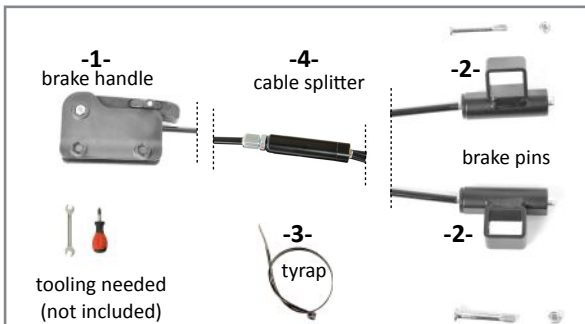

**Parking brake - assembly**  
**Feststellbremse - Montage**  
**Parkeerrem - montage.**

EN  
 DE  
 NL

IN/112.2

**Beach Wagon LITE, Parking brake for even surface. Brake not meant for sloping surfaces.**  
**Never leave wagon unattended. Do not operate brake during moving!**

**1 Install brake handle**

**2 Install brake pins on wagon (left and right)**

**3 Tyrap around cable**

**4 Adjust parking brake for good braking. See manual IN/154.1**

**5 Operate brake**

Release position

To braking position

EN Brake pin does not touch brake disc.  
 DE Bremsbolzen nicht bis Bremsscheibe.  
 NL Rempin niet tot aan remschijf

Parking brake   Feststellbremse   Parkeerrem

EN Brake pin protrudes sufficiently deep into brake disc.  
 DE Bremsbolzen steckt tief genug in Bremsscheibe hinein.  
 NL Rempin steekt voldoende diep in remschijf