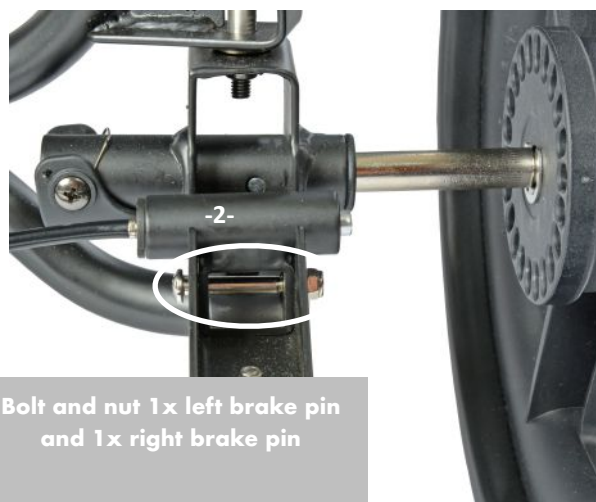

**Parking brake - assembly**  
**Feststellbremse - Montage**  
**Parkeerrem - montage.**

EN  
 DE  
 NL

IN/112.2

**Beach Wagon LITE, Parking brake for even surface. Brake not meant for sloping surfaces.**  
**Never leave wagon unattended. Do not operate brake during moving!**

**1 Install brake handle**

**2 Install brake pins on wagon (left and right)**

**3 Tyrap around cable**

**4 Adjust parking brake for good braking. See manual IN/154.1**

**5 Operate brake**

Release position

To braking position

EN Brake pin does not touch brake disc.  
 DE Bremsbolzen nicht bis Bremsscheibe.  
 NL Rempin niet tot aan remschijf

Parking brake   Feststellbremse   Parkeerrem

EN Brake pin protrudes sufficiently deep into brake disc.  
 DE Bremsbolzen steckt tief genug in Bremsscheibe hinein.  
 NL Rempin steekt voldoende diep in remschijf