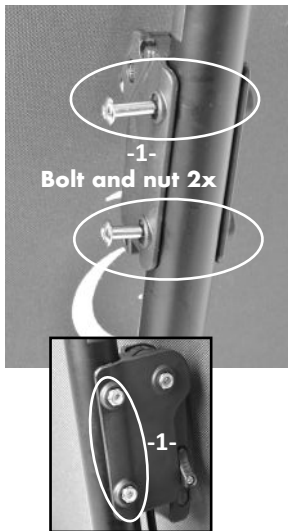

**Parking brake - assembly**  
**Feststellbremse - Montage**  
**Parkeerrem - montage.**

EN  
 DE  
 NL

IN/112.2

**Beach Wagon LITE, Parking brake for even surface. Brake not meant for sloping surfaces.**  
**Never leave wagon unattended. Do not operate brake during moving!**

**1 Install brake handle**

**2 Install brake pins on wagon (left and right)**

**3 Tyrap around cable**

**4 Adjust parking brake for good braking. See manual IN/154.1**

**5 Operate brake**

Release position

To braking position

EN Brake pin does not touch brake disc.  
 DE Bremsbolzen nicht bis Bremsscheibe.  
 NL Rempin niet tot aan remschijf

Parking brake   Feststellbremse   Parkeerrem

EN Brake pin protrudes sufficiently deep into brake disc.  
 DE Bremsbolzen steckt tief genug in Bremsscheibe hinein.  
 NL Rempin steekt voldoende diep in remschijf