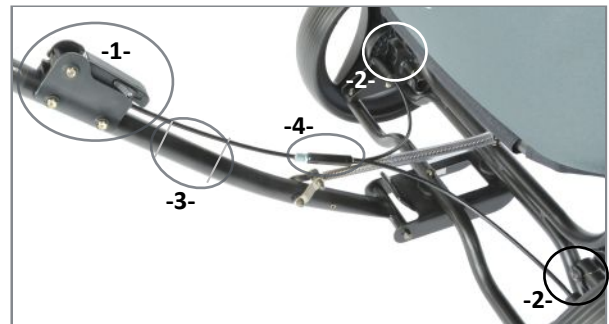

**Parking brake - assembly**  
**Feststellbremse - Montage**  
**Parkeerrem - montage.**

EN  
 DE  
 NL

IN/112.2

**Beach Wagon LITE, Parking brake for even surface. Brake not meant for sloping surfaces.**  
**Never leave wagon unattended. Do not operate brake during moving!**

**1 Install brake handle**

**2 Install brake pins on wagon (left and right)**

**3 Tyrap around cable**

**4 Adjust parking brake for good braking. See manual IN/154.1**

**5 Operate brake**

Release position

To braking position

EN Brake pin does not touch brake disc.  
 DE Bremsbolzen nicht bis Bremsscheibe.  
 NL Rempin niet tot aan remschijf

Parking brake   Feststellbremse   Parkeerrem

EN Brake pin protrudes sufficiently deep into brake disc.  
 DE Bremsbolzen steckt tief genug in Bremsscheibe hinein.  
 NL Rempin steekt voldoende diep in remschijf